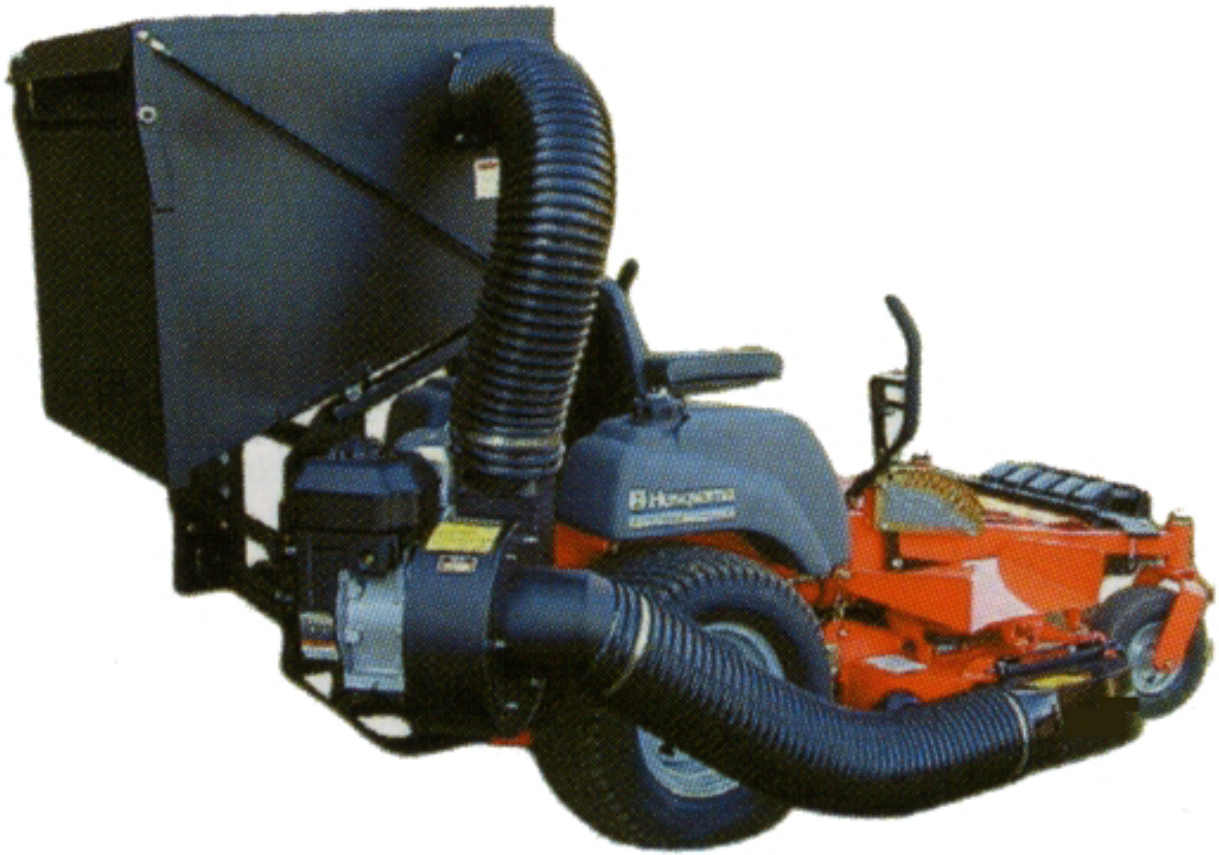

Husqvarna

Model: CZ 14
Parts Manual

Decal Placement

Replacement Parts

Unit Assembly

Replacement Parts

Item	Part No.	Description
1	540063001	Collection container - includes container (1 ea), inlet (1 ea), U-Handles (3 ea) (exhaust screen not included)
2	540063023	Exhaust Screen (for container) - includes 1/4-20 x 1" wing screws (4)
3	540063003	Arm, container - includes rod ends (2 ea), 3/8" - 24 hex nut (1 ea), 3/8" - 16 x 1 1/4" hex bolt (2 ea), 3/8" flat washer (4 ea), 3/8" - 16 hex nut (1 ea)
4	540063004	Door, Container - includes door, door pin 36 7/8", 1/2" flat washers (2 ea), 3/32" x 3/4" cotter pin (2 ea), spacers (2 ea), trim seal (9.25')
5	540063005	Trim Seal (sold by the foot.)
6	540063006	Frame, upper - includes Bumpers (4 ea), 5/16" - 18 hex nuts (4 ea)
7	540063007	Frame, lower
8	540063008	Frame attachment kit - Includes hardware to attach the upper and lower frames to the container - 1/2" - 13 hex nut (8 ea), 1/2" split lock washers (8 ea), 1/2" - 13 x 4-1/2" hex bolts (2 ea), 1/2" flat washer (4 ea), 1/2" - 13 hex nylock nuts (2 ea), 1/2" - 13 x 1-1/4" hex bolts (8 ea)
9	540063009	Bumpers (2 ea), 5/16 - 18 hex nuts (2 ea)
10	540063010	Inlet 7" - includes 1/4" - 20 x 5/8" hex bolts (4 ea), 1/4" - 20 lock hex nut (4 ea)
11	540063011	Engine Mount - includes mount, 3/8" - 16 x 2 1/2" hex bolt (2 ea), 3/8" flat washer (4 ea), 3/8" - 16 hex nut (2 ea)
12	540063012	Latch for container - includes latch base (1 ea), latch catch (1 ea), latch rod (1 ea), 1/4" - 20 x 1" hex bolt (2 ea), 1/4" - 20 lock nuts (2 ea), 1/4" flat washers (2ea), 1/2" flat washer (1 ea), 3/32" x 3/4" cotter pin (2 ea), 3/16 X 1" clevis pin (1 ea), spring (1 ea)
13	540063013	Latch lever - includes padded lever and spring (1 ea)
14	540063014	Spring (1 ea)
15	540063022	Throttle Cable Assembly - includes throttle assembly with knob, #10-24 x 3/4"
16	540063016	Hitch Bracket - includes bracket, 3/8" - 16 x 1 1/4" hex bolt (2 ea), 3/8" flat washer (2 ea), 3/8" split lock washer (2 ea), 3/8"- 16 hex nut (2 ea)
17	540063017	Wire Lock Pin
18	540063018	Decal Kit (see page 2)
19	540063019	Hose, Upper, 7" x 36" (not shown)
20	540063020	Hose, Lower, 7" x 54" (not shown)
21	540063021	Clamp, Hose (2 ea) (not shown). Two needed for complete unit.