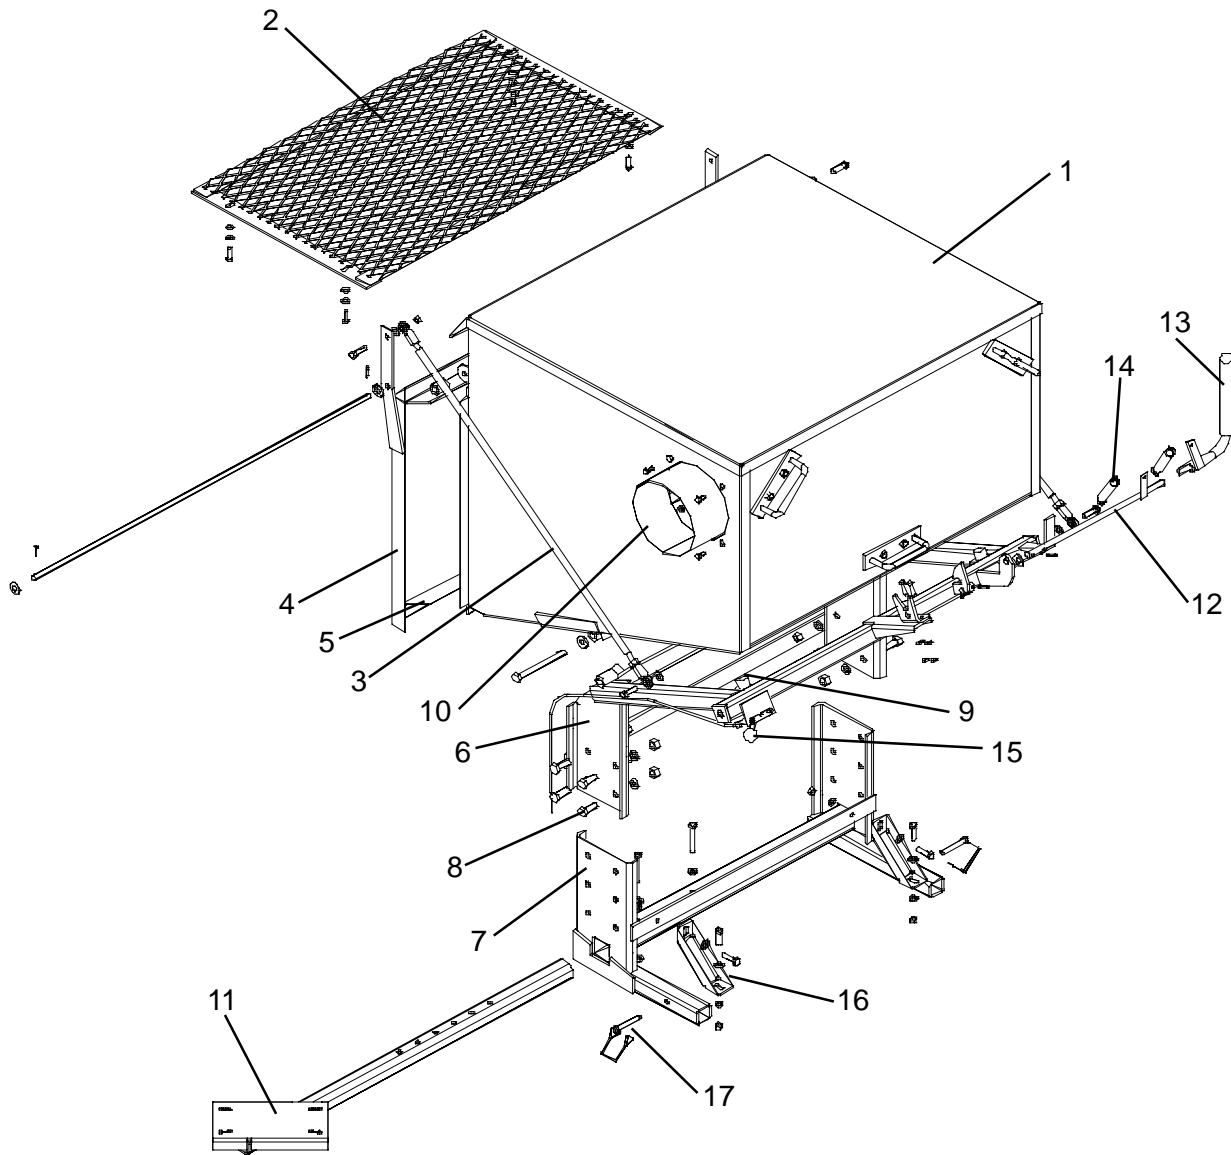

Husqvarna

Model: CZ 14
Parts Manual

Decal Placement

Replacement Parts

Unit Assembly

Replacement Parts

Item	Part No.	Description
1	540063001	Collection container - includes container (1 ea), inlet (1 ea), U-Handles (3 ea) (exhaust screen not included)
2	540063023	Exhaust Screen (for container) - includes 1/4-20 x 1" wing screws (4)
3	540063003	Arm, container - includes rod ends (2 ea), 3/8" - 24 hex nut (1 ea), 3/8" - 16 x 1 1/4" hex bolt (2 ea), 3/8" flat washer (4 ea), 3/8" - 16 hex nut (1 ea)
4	540063004	Door, Container - includes door, door pin 36 7/8", 1/2" flat washers (2 ea), 3/32" x 3/4" cotter pin (2 ea), spacers (2 ea), trim seal (9.25')
5	540063005	Trim Seal (sold by the foot.)
6	540063006	Frame, upper - includes Bumpers (4 ea), 5/16" - 18 hex nuts (4 ea)
7	540063007	Frame, lower
8	540063008	Frame attachment kit - Includes hardware to attach the upper and lower frames to the container - 1/2" - 13 hex nut (8 ea), 1/2" split lock washers (8 ea), 1/2" - 13 x 4-1/2" hex bolts (2 ea), 1/2" flat washer (4 ea), 1/2" - 13 hex nylock nuts (2 ea), 1/2" - 13 x 1-1/4" hex bolts (8 ea)
9	540063009	Bumpers (2 ea), 5/16 - 18 hex nuts (2 ea)
10	540063010	Inlet 7" - includes 1/4" - 20 x 5/8" hex bolts (4 ea), 1/4" - 20 lock hex nut (4 ea)
11	540063011	Engine Mount - includes mount, 3/8" - 16 x 2 1/2" hex bolt (2 ea), 3/8" flat washer (4 ea), 3/8" - 16 hex nut (2 ea)
12	540063012	Latch for container - includes latch base (1 ea), latch catch (1 ea), latch rod (1 ea), 1/4" - 20 x 1" hex bolt (2 ea), 1/4" - 20 lock nuts (2 ea), 1/4" flat washers (2ea), 1/2" flat washer (1 ea), 3/32" x 3/4" cotter pin (2 ea), 3/16 X 1" clevis pin (1 ea), spring (1 ea)
13	540063013	Latch lever - includes padded lever and spring (1 ea)
14	540063014	Spring (1 ea)
15	540063022	Throttle Cable Assembly - includes throttle assembly with knob, #10-24 x 3/4"
16	540063016	Hitch Bracket - includes bracket, 3/8" - 16 x 1 1/4" hex bolt (2 ea), 3/8" flat washer (2 ea), 3/8" split lock washer (2 ea), 3/8"- 16 hex nut (2 ea)
17	540063017	Wire Lock Pin
18	540063018	Decal Kit (see page 2)
19	540063019	Hose, Upper, 7" x 36" (not shown)
20	540063020	Hose, Lower, 7" x 54" (not shown)
21	540063021	Clamp, Hose (2 ea) (not shown). Two needed for complete unit.