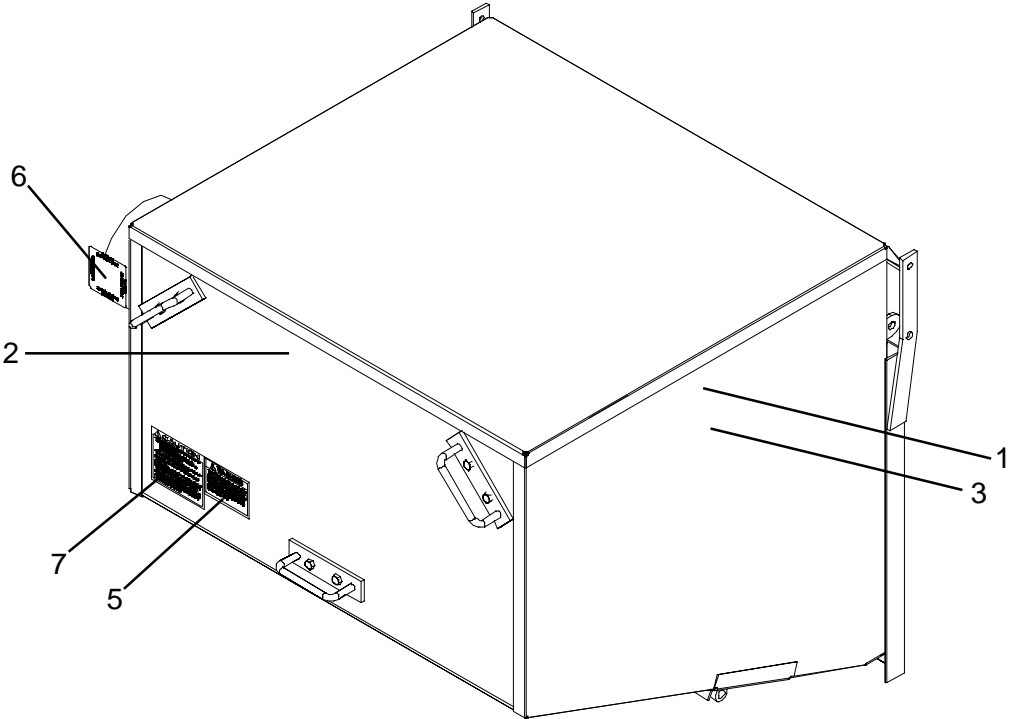

Husqvarna

Model: CZ 14
Parts Manual

Decal Placement

Replacement Parts

Unit Assembly

Replacement Parts

Item	Part No.	Description
1	540063001	Collection container - includes container (1 ea), inlet (1 ea), U-Handles (3 ea) (exhaust screen not included)
2	540063023	Exhaust Screen (for container) - includes 1/4-20 x 1" wing screws (4)
3	540063003	Arm, container - includes rod ends (2 ea), 3/8" - 24 hex nut (1 ea), 3/8" - 16 x 1 1/4" hex bolt (2 ea), 3/8" flat washer (4 ea), 3/8" - 16 hex nut (1 ea)
4	540063004	Door, Container - includes door, door pin 36 7/8", 1/2" flat washers (2 ea), 3/32" x 3/4" cotter pin (2 ea), spacers (2 ea), trim seal (9.25')
5	540063005	Trim Seal (sold by the foot.)
6	540063006	Frame, upper - includes Bumpers (4 ea), 5/16" - 18 hex nuts (4 ea)
7	540063007	Frame, lower
8	540063008	Frame attachment kit - Includes hardware to attach the upper and lower frames to the container - 1/2" - 13 hex nut (8 ea), 1/2" split lock washers (8 ea), 1/2" - 13 x 4-1/2" hex bolts (2 ea), 1/2" flat washer (4 ea), 1/2" - 13 hex nylock nuts (2 ea), 1/2" - 13 x 1-1/4" hex bolts (8 ea)
9	540063009	Bumpers (2 ea), 5/16 - 18 hex nuts (2 ea)
10	540063010	Inlet 7" - includes 1/4" - 20 x 5/8" hex bolts (4 ea), 1/4" - 20 lock hex nut (4 ea)
11	540063011	Engine Mount - includes mount, 3/8" - 16 x 2 1/2" hex bolt (2 ea), 3/8" flat washer (4 ea), 3/8" - 16 hex nut (2 ea)
12	540063012	Latch for container - includes latch base (1 ea), latch catch (1 ea), latch rod (1 ea), 1/4" - 20 x 1" hex bolt (2 ea), 1/4" - 20 lock nuts (2 ea), 1/4" flat washers (2ea), 1/2" flat washer (1 ea), 3/32" x 3/4" cotter pin (2 ea), 3/16 X 1" clevis pin (1 ea), spring (1 ea)
13	540063013	Latch lever - includes padded lever and spring (1 ea)
14	540063014	Spring (1 ea)
15	540063022	Throttle Cable Assembly - includes throttle assembly with knob, #10-24 x 3/4"
16	540063016	Hitch Bracket - includes bracket, 3/8" - 16 x 1 1/4" hex bolt (2 ea), 3/8" flat washer (2 ea), 3/8" split lock washer (2 ea), 3/8"- 16 hex nut (2 ea)
17	540063017	Wire Lock Pin
18	540063018	Decal Kit (see page 2)
19	540063019	Hose, Upper, 7" x 36" (not shown)
20	540063020	Hose, Lower, 7" x 54" (not shown)
21	540063021	Clamp, Hose (2 ea) (not shown). Two needed for complete unit.