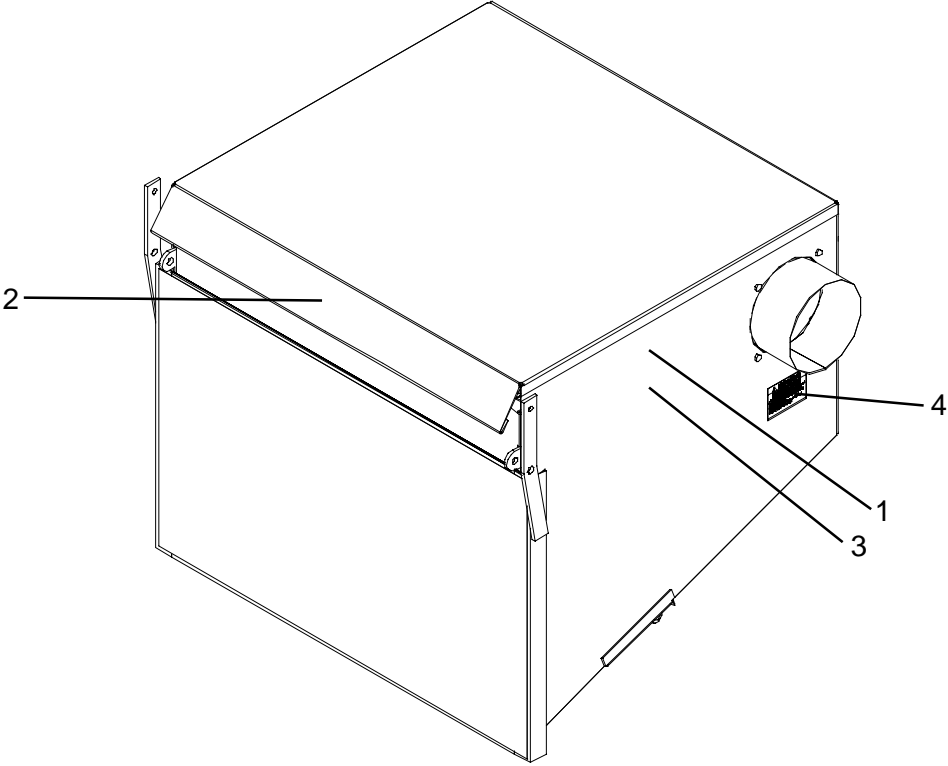

Husqvarna

Model: CZ 14
Parts Manual

Decal Placement

Replacement Parts

Unit Assembly

Replacement Parts

Item	Part No.	Description
1	540063001	Collection container - includes container (1 ea), inlet (1 ea), U-Handles (3 ea) (exhaust screen not included)
2	540063023	Exhaust Screen (for container) - includes 1/4-20 x 1" wing screws (4)
3	540063003	Arm, container - includes rod ends (2 ea), 3/8" - 24 hex nut (1 ea), 3/8" - 16 x 1 1/4" hex bolt (2 ea), 3/8" flat washer (4 ea), 3/8" - 16 hex nut (1 ea)
4	540063004	Door, Container - includes door, door pin 36 7/8", 1/2" flat washers (2 ea), 3/32" x 3/4" cotter pin (2 ea), spacers (2 ea), trim seal (9.25')
5	540063005	Trim Seal (sold by the foot.)
6	540063006	Frame, upper - includes Bumpers (4 ea), 5/16" - 18 hex nuts (4 ea)
7	540063007	Frame, lower
8	540063008	Frame attachment kit - Includes hardware to attach the upper and lower frames to the container - 1/2" - 13 hex nut (8 ea), 1/2" split lock washers (8 ea), 1/2" - 13 x 4-1/2" hex bolts (2 ea), 1/2" flat washer (4 ea), 1/2" - 13 hex nylock nuts (2 ea), 1/2" - 13 x 1-1/4" hex bolts (8 ea)
9	540063009	Bumpers (2 ea), 5/16 - 18 hex nuts (2 ea)
10	540063010	Inlet 7" - includes 1/4" - 20 x 5/8" hex bolts (4 ea), 1/4" - 20 lock hex nut (4 ea)
11	540063011	Engine Mount - includes mount, 3/8" - 16 x 2 1/2" hex bolt (2 ea), 3/8" flat washer (4 ea), 3/8" - 16 hex nut (2 ea)
12	540063012	Latch for container - includes latch base (1 ea), latch catch (1 ea), latch rod (1 ea), 1/4" - 20 x 1" hex bolt (2 ea), 1/4" - 20 lock nuts (2 ea), 1/4" flat washers (2ea), 1/2" flat washer (1 ea), 3/32" x 3/4" cotter pin (2 ea), 3/16 X 1" clevis pin (1 ea), spring (1 ea)
13	540063013	Latch lever - includes padded lever and spring (1 ea)
14	540063014	Spring (1 ea)
15	540063022	Throttle Cable Assembly - includes throttle assembly with knob, #10-24 x 3/4"
16	540063016	Hitch Bracket - includes bracket, 3/8" - 16 x 1 1/4" hex bolt (2 ea), 3/8" flat washer (2 ea), 3/8" split lock washer (2 ea), 3/8"- 16 hex nut (2 ea)
17	540063017	Wire Lock Pin
18	540063018	Decal Kit (see page 2)
19	540063019	Hose, Upper, 7" x 36" (not shown)
20	540063020	Hose, Lower, 7" x 54" (not shown)
21	540063021	Clamp, Hose (2 ea) (not shown). Two needed for complete unit.